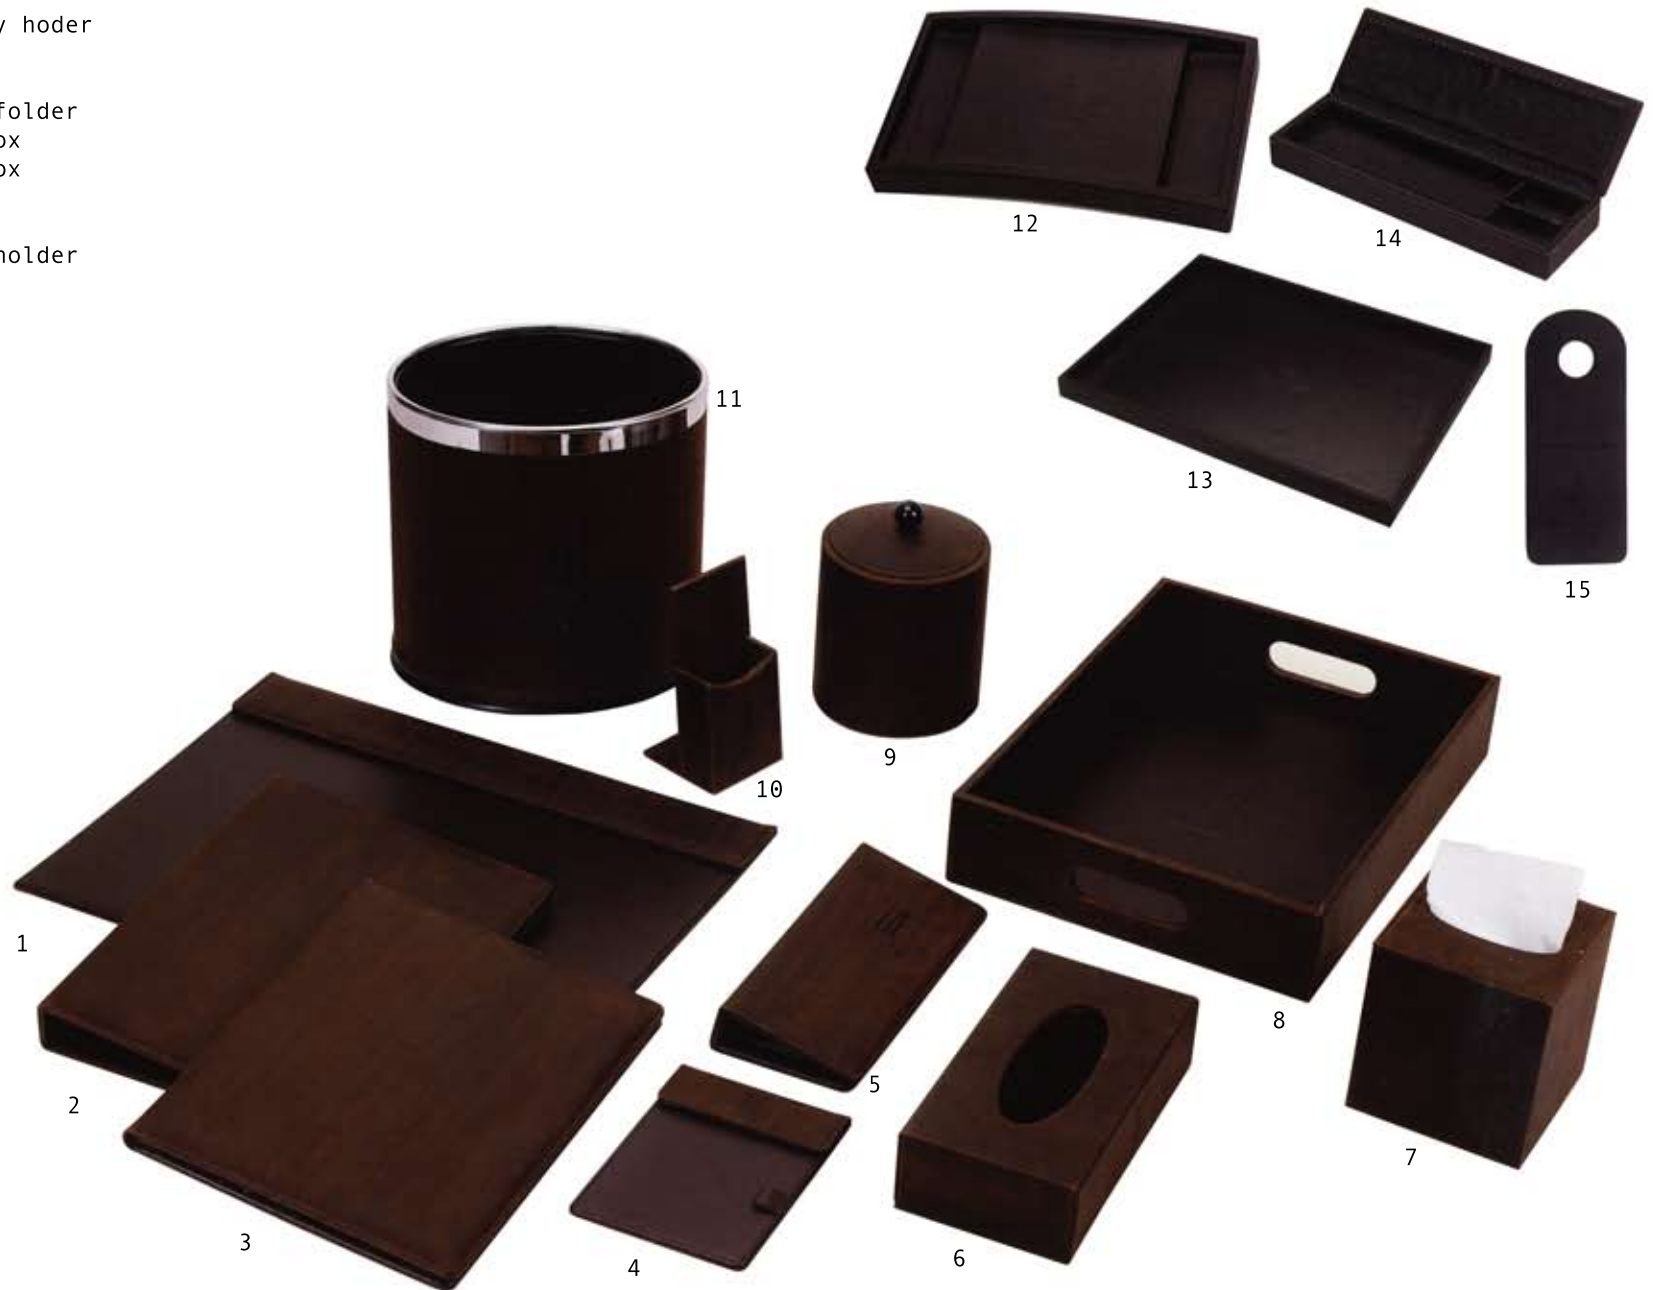

3

4

5

Standard: L240 x W92mm / L250 x W108mm

LEATHER

- 1- Compendium
- 2- Leather directory holder
- 3- Leather folder
- 4- Memo pad
- 5- Remoted contral folder
- 6- Leather tissue box
- 7- Leather tissue box
- 8- Shoe tray
- 9- Ice bucket
- 10- Rempted contral holder
- 11- Waste bin
- 12- Amenities tray
- 13- Amenities tray
- 14- Stationery box
- 15- Door sign